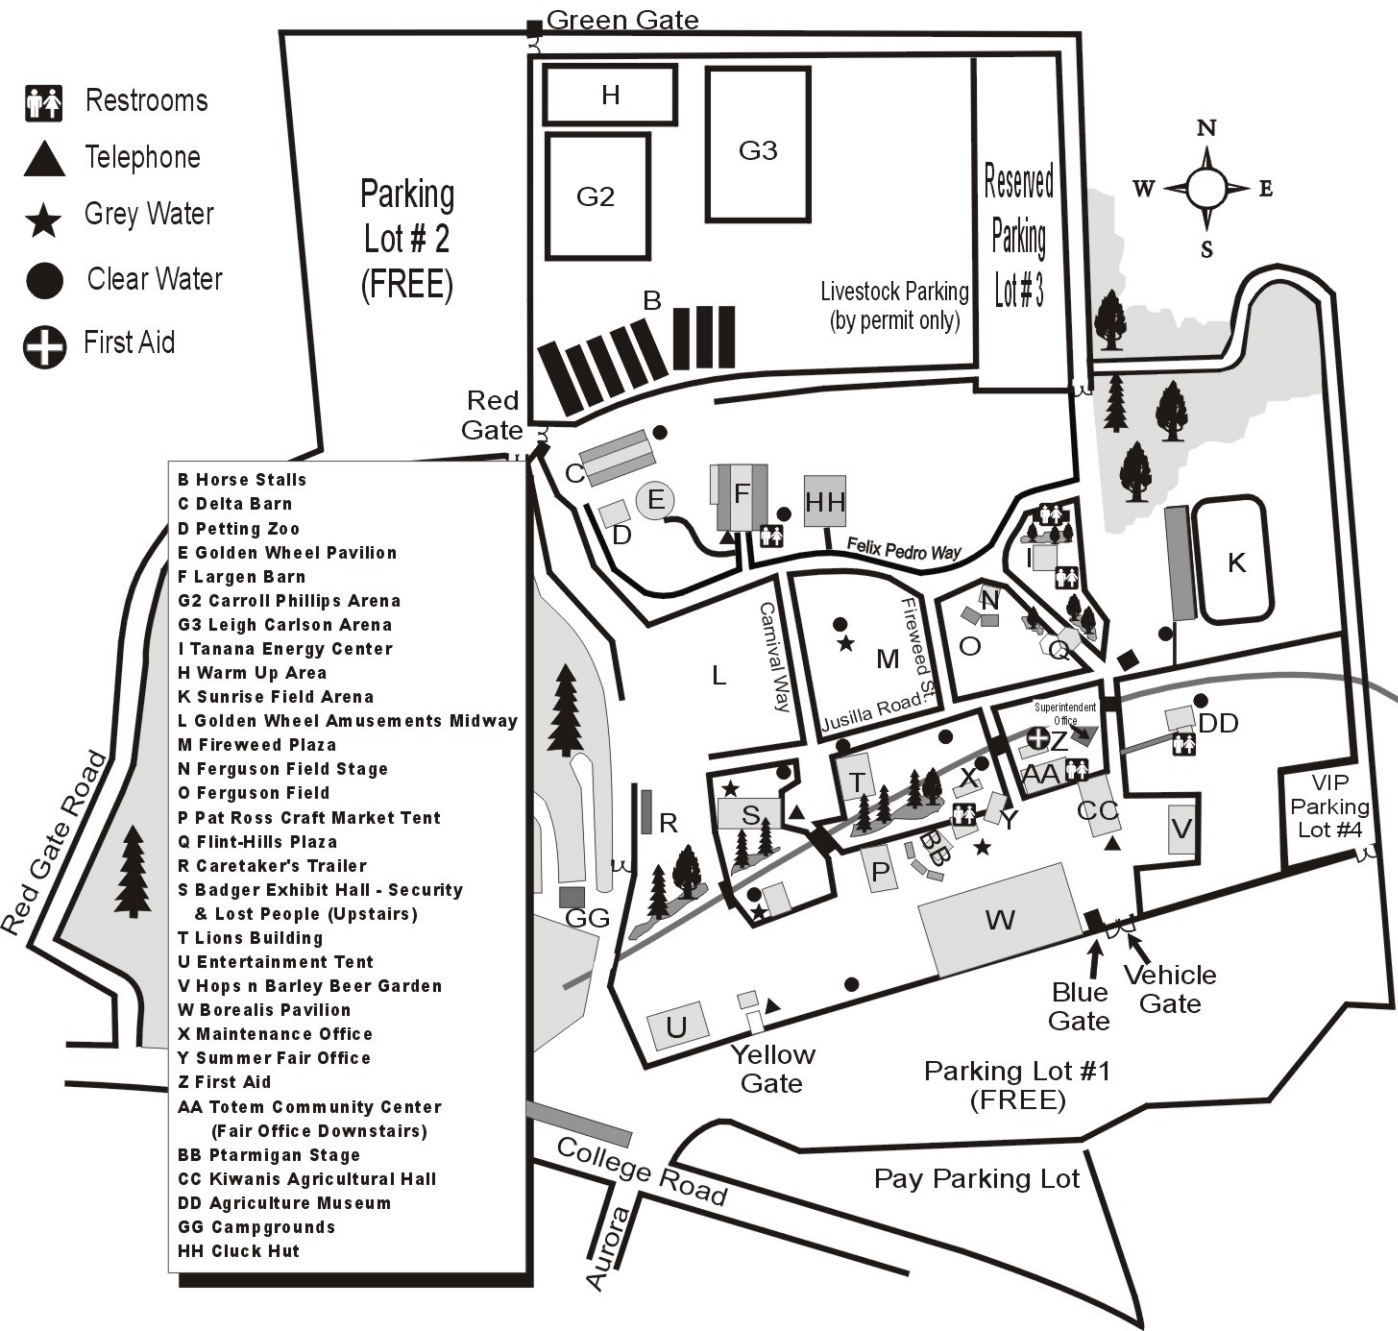

# TANANA VALLEY STATE FAIRGROUNDS

-  Restrooms
-  Telephone
-  Grey Water
-  Clear Water
-  First Aid

- B Horse Stalls
- C Delta Barn
- D Petting Zoo
- E Golden Wheel Pavilion
- F Larged Barn
- G2 Carroll Phillips Arena
- G3 Leigh Carlson Arena
- I Tanana Energy Center
- H Warm Up Area
- K Sunrise Field Arena
- L Golden Wheel Amusements Midway
- M Fireweed Plaza
- N Ferguson Field Stage
- O Ferguson Field
- P Pat Ross Craft Market Tent
- Q Flint-Hills Plaza
- R Caretaker's Trailer
- S Badger Exhibit Hall - Security & Lost People (Upstairs)
- T Lions Building
- U Entertainment Tent
- V Hops n Barley Beer Garden
- W Borealis Pavilion
- X Maintenance Office
- Y Summer Fair Office
- Z First Aid
- AA Totem Community Center (Fair Office Downstairs)
- BB Ptarmigan Stage
- CC Kiwanis Agricultural Hall
- DD Agriculture Museum
- GG Campgrounds
- HH Cluck Hut